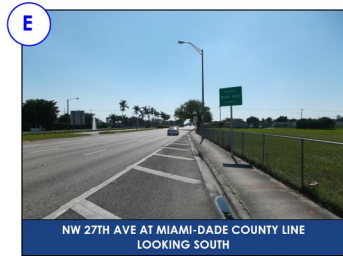

PROJECT LOCATION MAP

NW 27TH AVE AT NW 60TH ST
LOOKING NORTH

NW 27th Avenue Rapid Transit PD&E Study
SR 9 / SR 817 / NW 27th Avenue Project Development and Environment (PD&E) Study

LEGEND

- NW 27th Avenue Corridor
- Metrorail Orange Line
- Metrorail Green Line
- Tri-Rail
- County Line
- Activity Centers
- Multimodal Transit Station