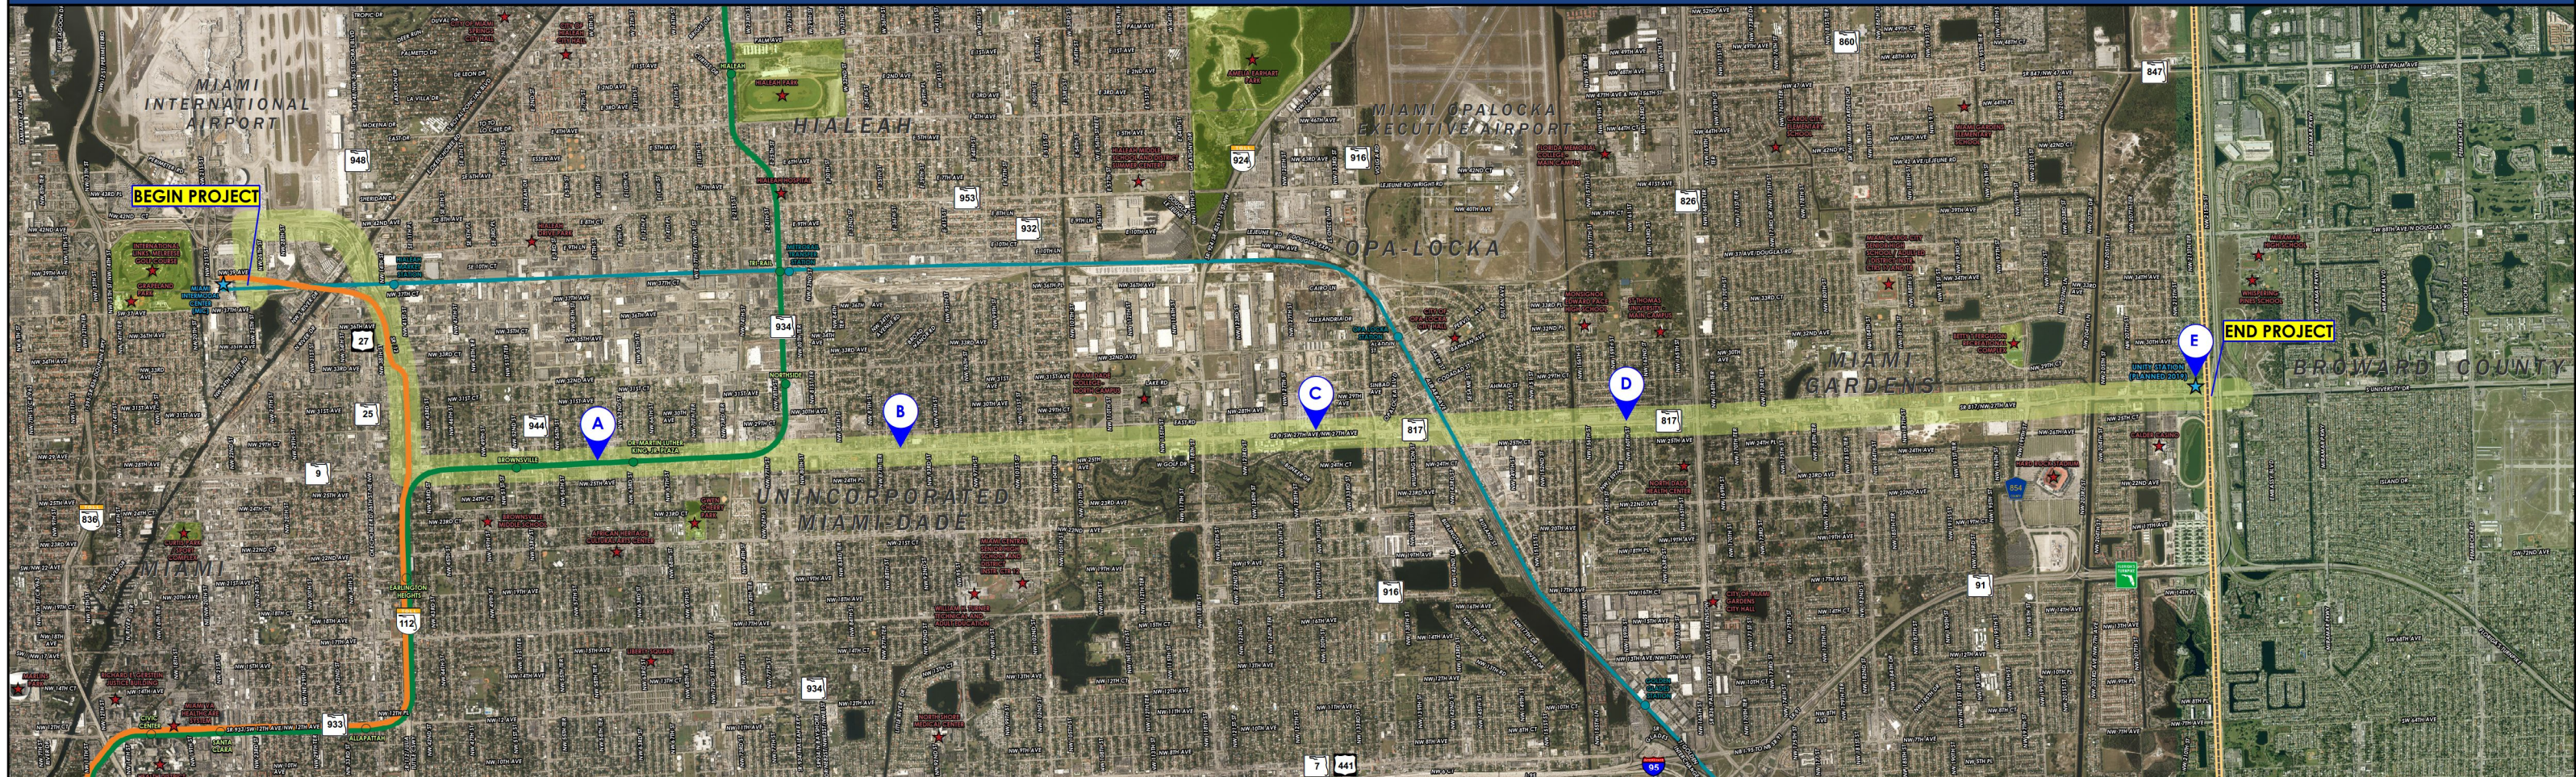

PROJECT LOCATION MAP

NW 27th Avenue Rapid Transit PD&E Study
SR 9 / SR 817 / NW 27th Avenue Project Development and Environment (PD&E) Study

LEGEND

- NW 27th Avenue Corridor
- Metrorail Orange Line
- Metrorail Green Line
- Tri-Rail
- County Line
- Activity Centers
- Multimodal Transit Station