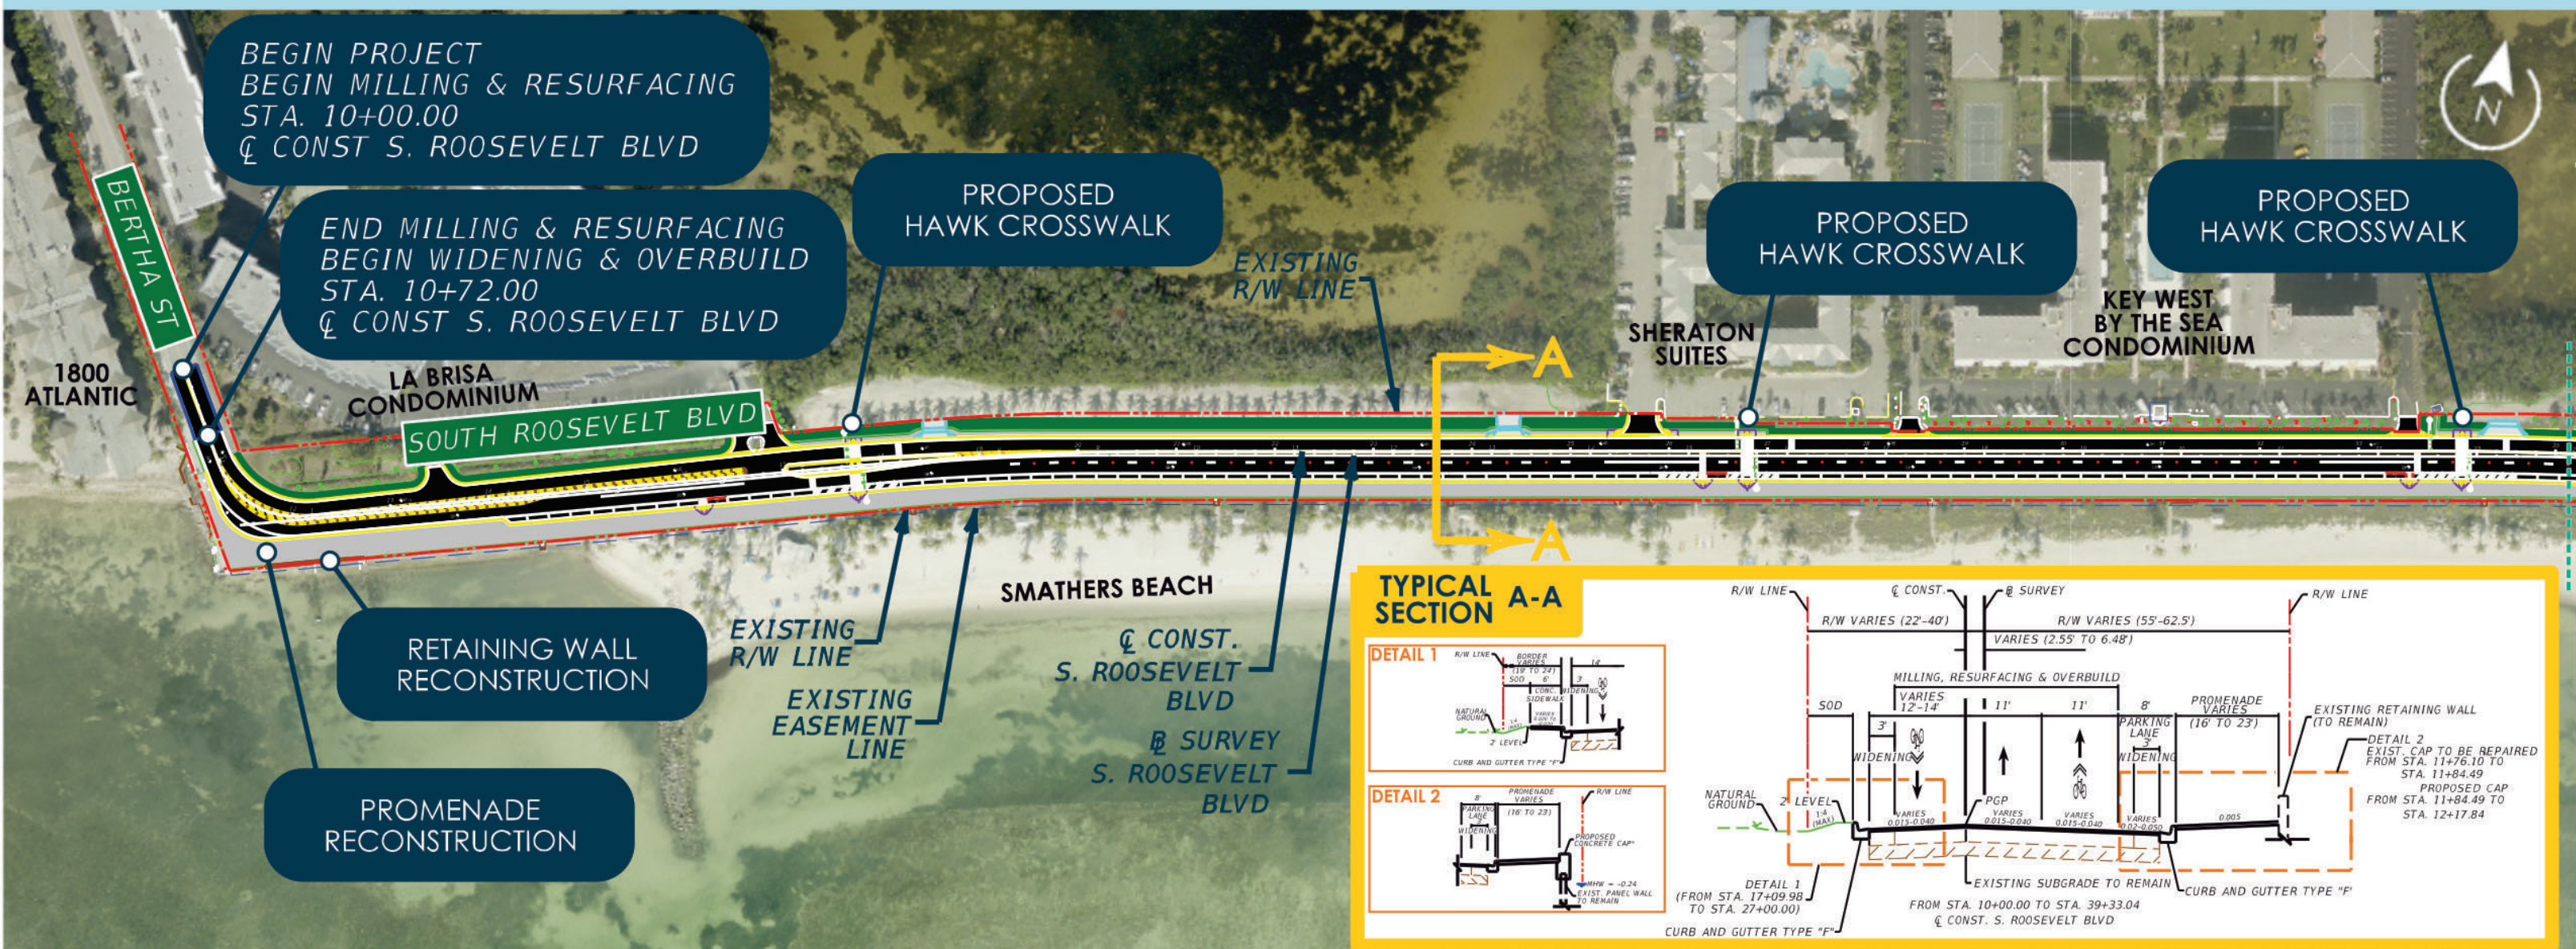

FM: 250548-8-52-01 | STATE ROAD NO. A1A / SOUTH ROOSEVELT BLVD FROM BERTHA ST TO END OF SMATHERS BEACH

MATCH LINE