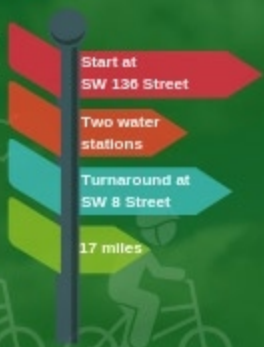

# Join us for the **KROME AVENUE** Inaugural bike ride

.....  
**Saturday, December 8, 2018**  
**10 a.m. to 12:30 p.m.**

*Please arrive no later than 9:45 a.m.*

Family friendly bike ride along recently completed sections of the Krome Avenue multi-use path.

Carpooling is encouraged. Parking recommended along west side of Krome Avenue, south of SW 136 Street. Please follow the pedestrian path to the event starting point.

*Ride is led by certified leaders from Everglades Bicycle Club, Bike 305 and Green Mobility Network.*