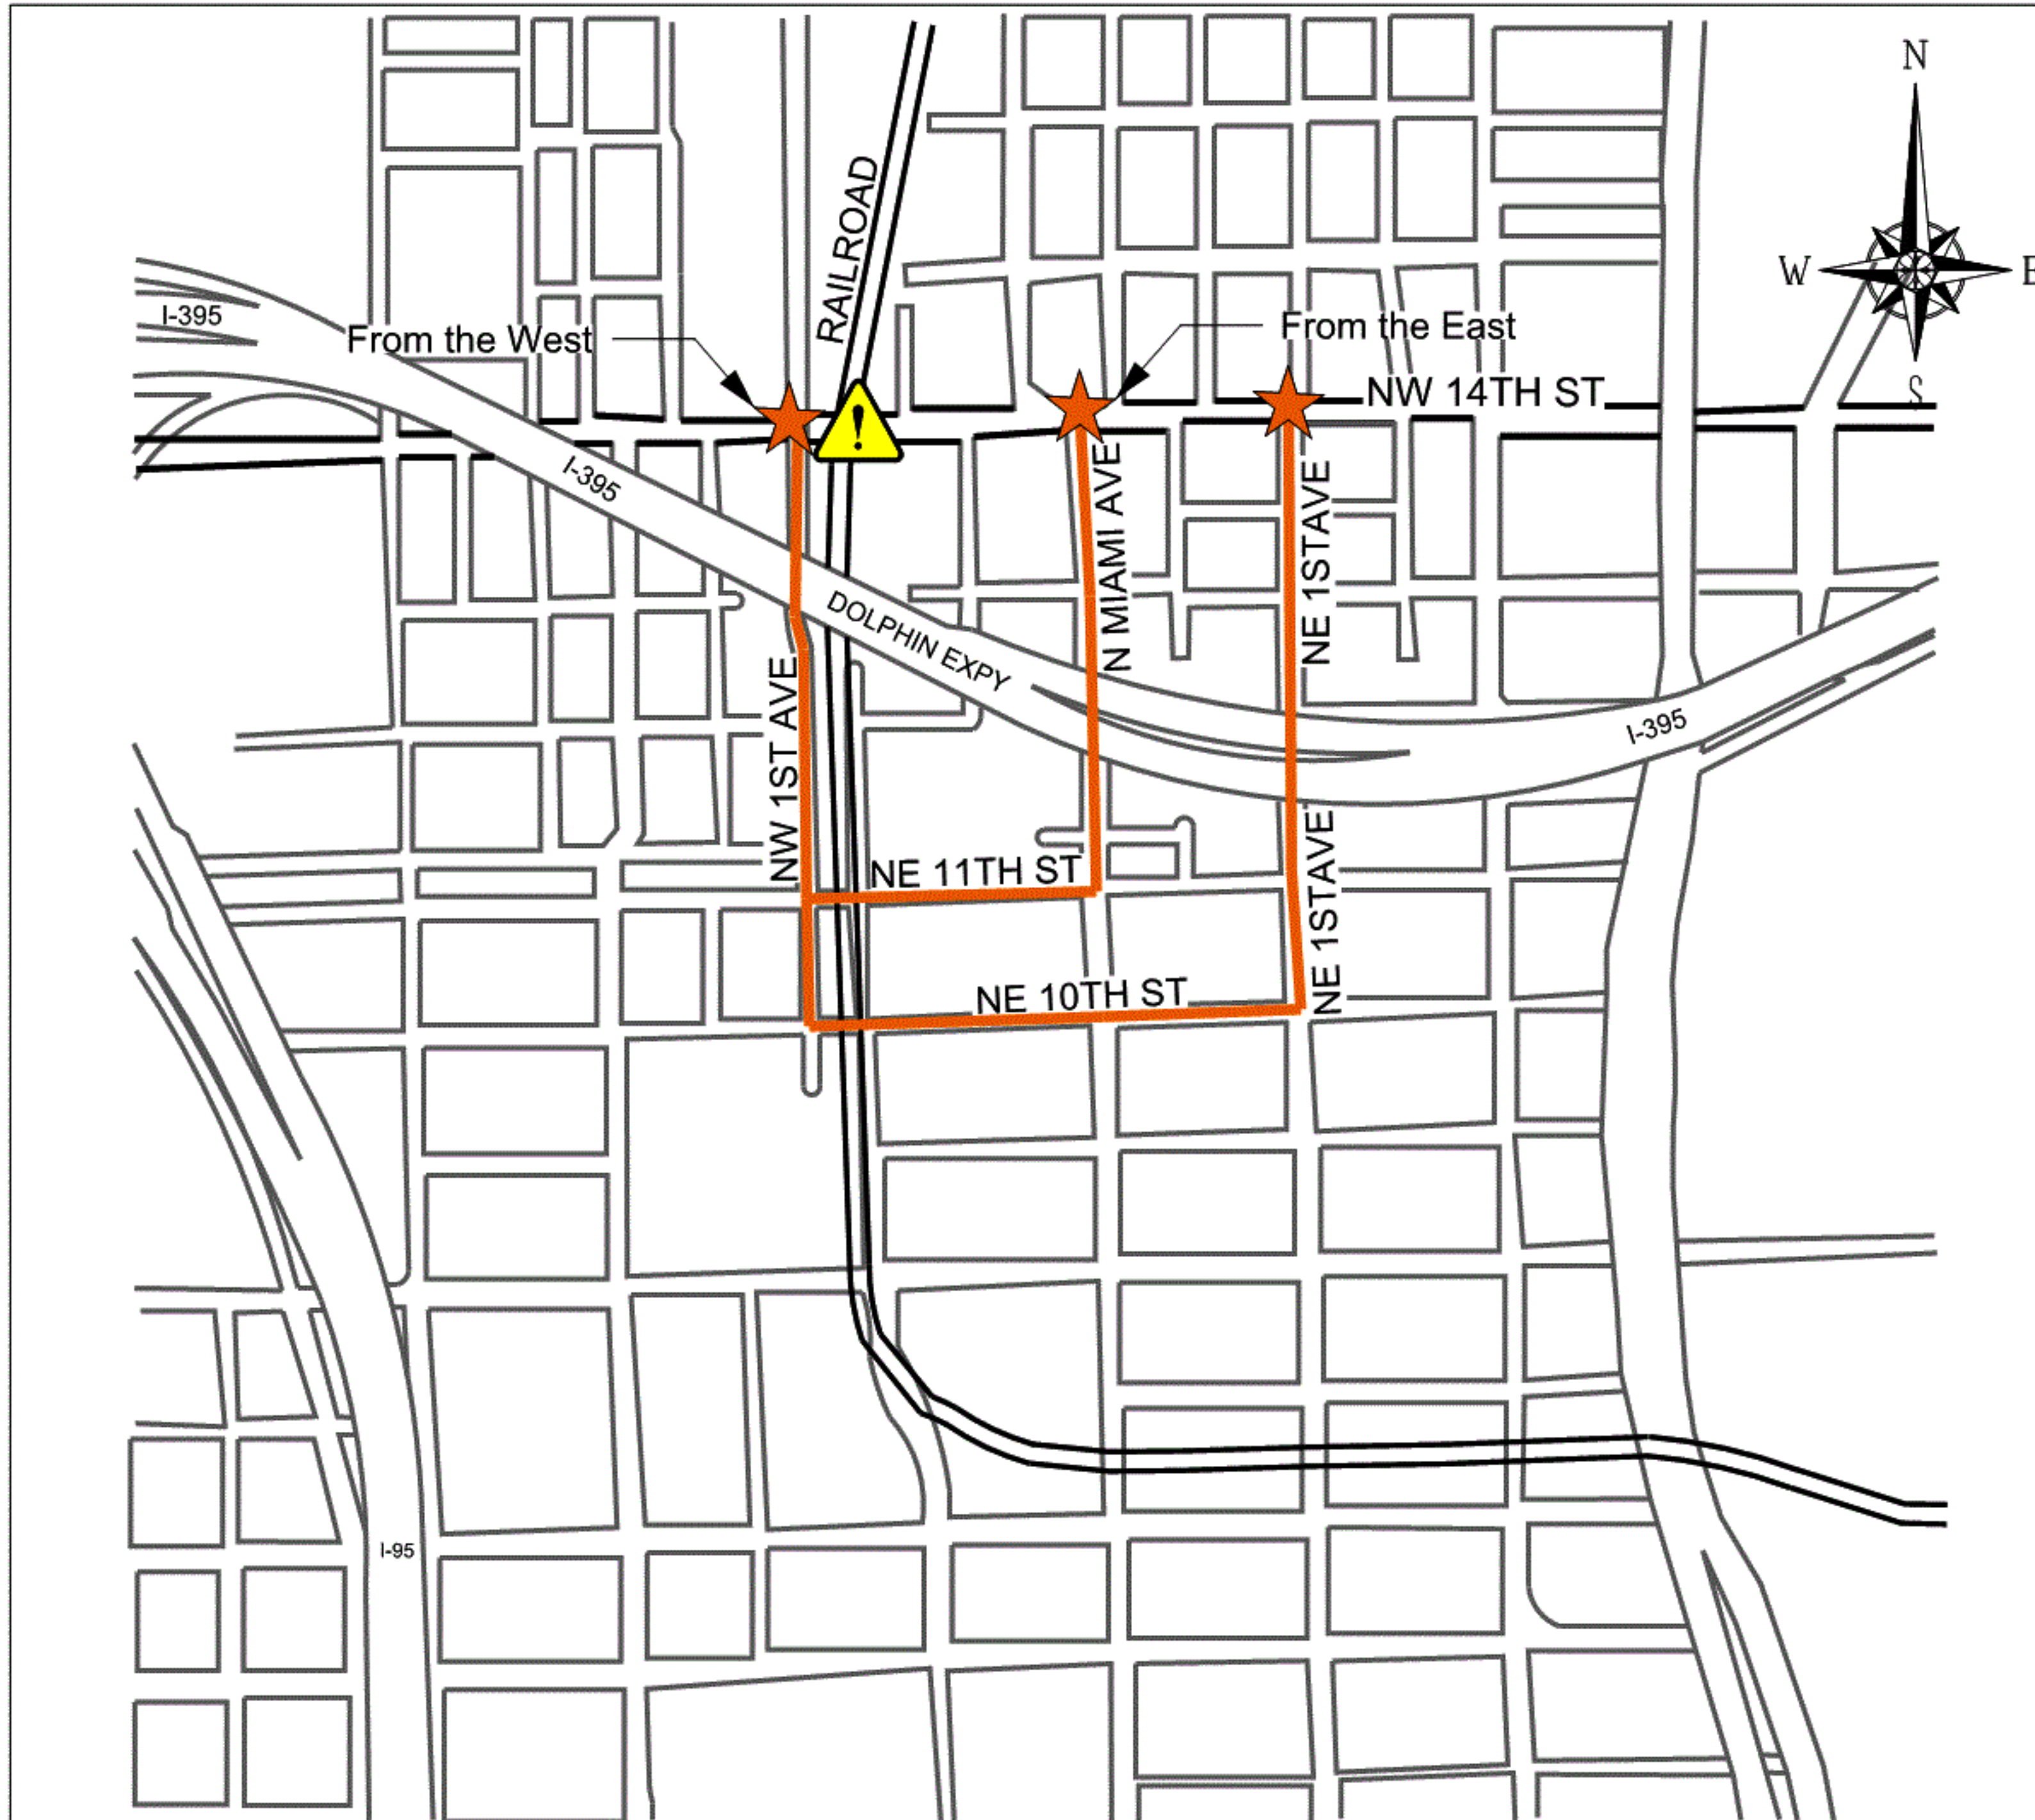

Where & When: NW 14th Street/Tornado Way and the Florida East Coast Railway
Monday, February 6, 7 a.m. through Sunday, February 12, 6 p.m.

NE 79th Street and the Florida East Coast Railway
Sunday, February 12, 6 p.m. through Monday, February 20, 6 p.m.

###

NW 14th Street Miami

From the East:

Travel south on North Miami Avenue, west on Northeast 11th Street and north on Northwest 1st Avenue to return to Northwest 14th Street.

From the West:

Travel south on Northwest 1st Avenue, east on Northeast 10th Street and north on Northeast 1st Avenue to return to Northwest 14th Street.

LEGEND:

-  Temporary Road Closure at Railroad
-  Local Detour Route
-  Railroad

NE 79th Street & 82nd Street Miami

From the East:
Travel South on Biscayne Blvd./US-1
West on Northeast 62nd Street
North on North Miami Avenue to
return to Northeast 79th Street and
Northeast 82nd Street.

Alternate Detour From the East:
Travel west on 71st Street, North on
North Miami Avenue to return to
Northeast 79th Street

LEGEND

-  Temporary Road Closure at Railroad
-  Local Detour Route
-  Railroad

brightline